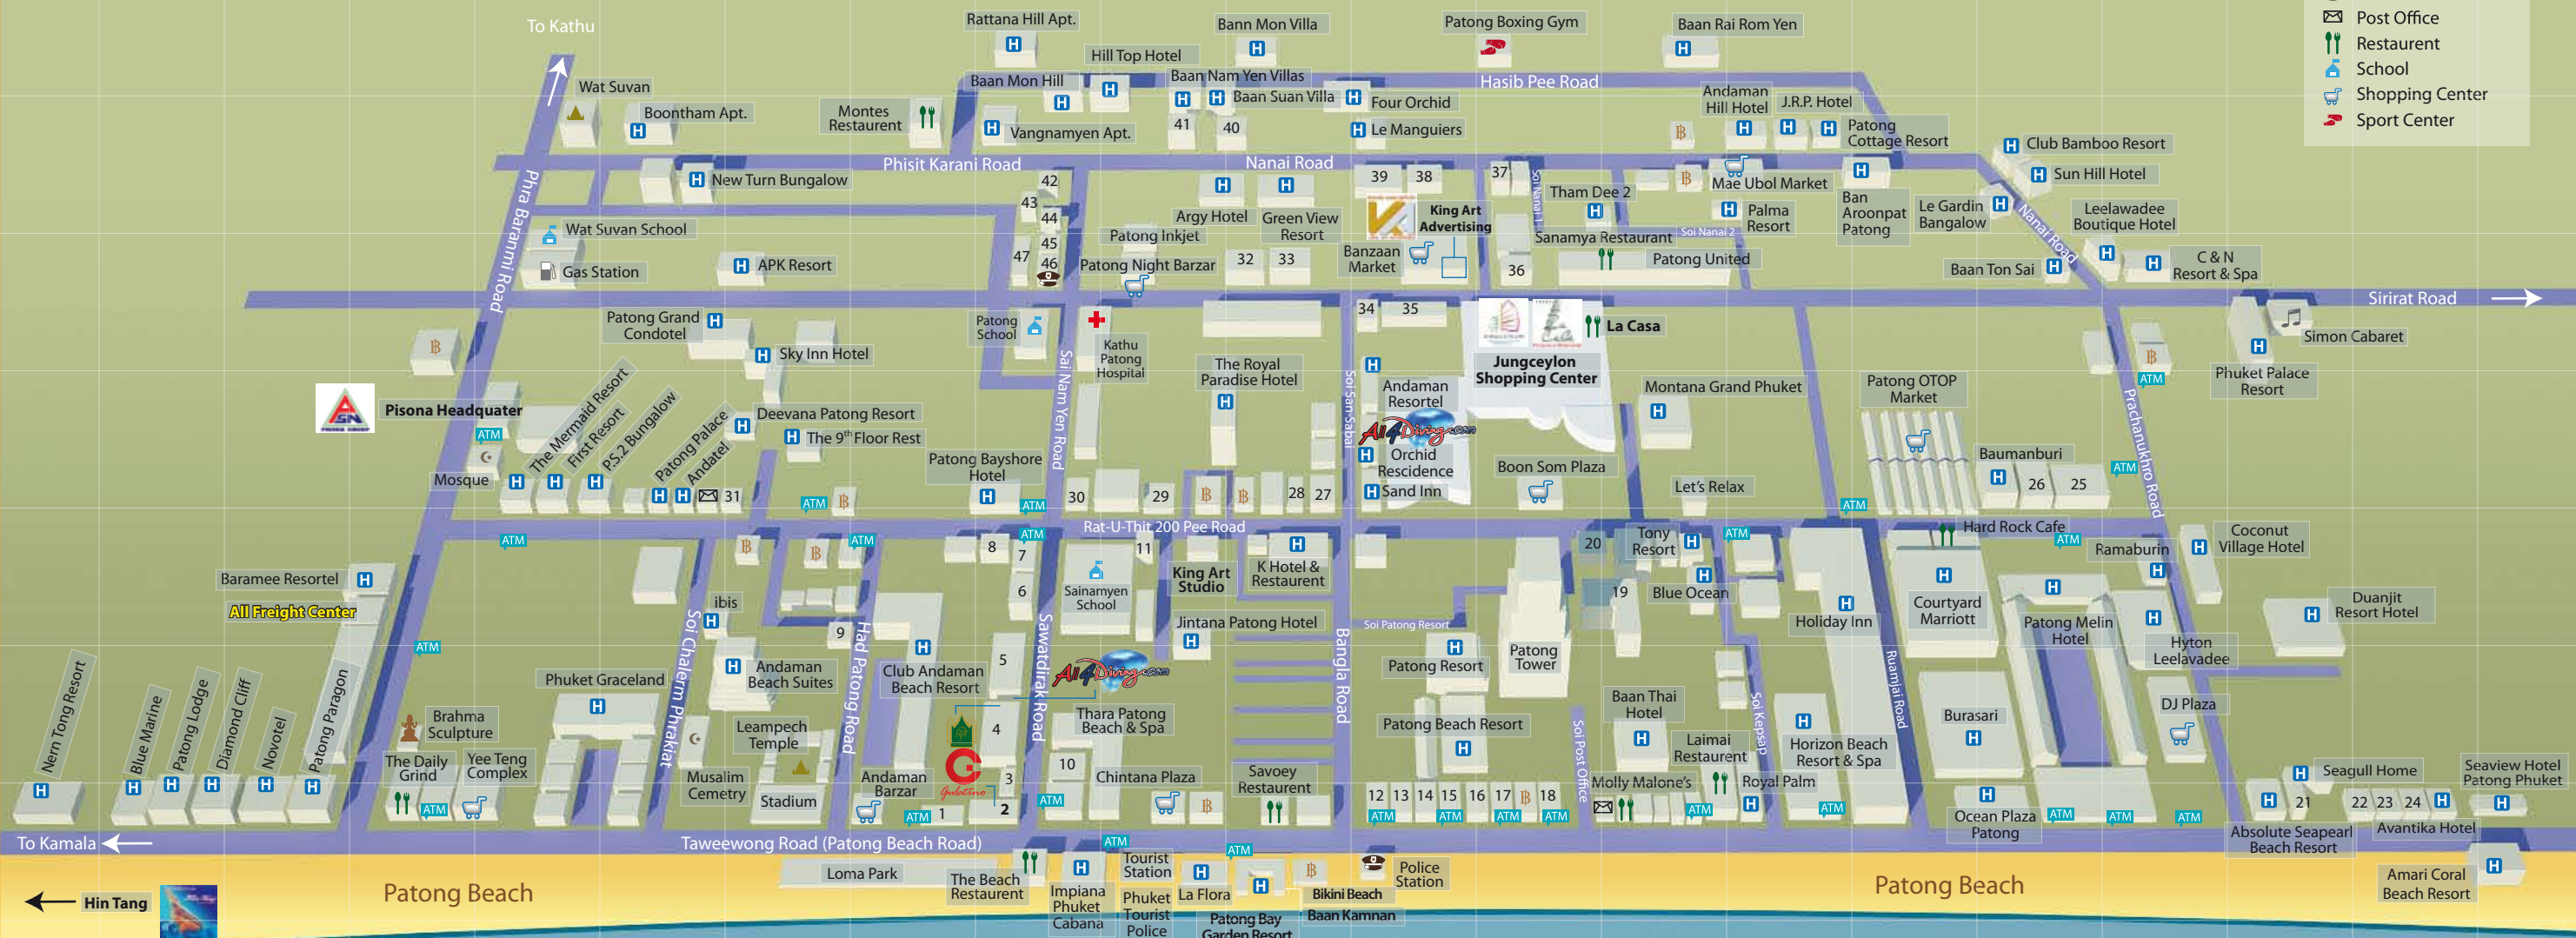

- 1. Clublime Restaurant
- 2. **Gulatino**
- 3. Rayaburi Hotel
- 4. Royal Phawadee Village
- 5. Patong Pearl Hotel
- 6. Rangrong Resort
- 7. Sopita Hotel
- 8. Play House Restaurant
- 9. Aspery Hotel
- 10. Sala Thai Resort
- 11. Tiger Inn Hotel Restaurant
- 12. Tropica Bangalow
- 13. Patong Seafood
- 14. Patong Inn
- 15. Banana Discotheque
- 16. Bai Tong Restaurant
- 17. Wealthy Gems
- 18. World Gems
- 19. Sea Sun Sand Resort
- 20. Christin Massage
- 21. The Bliss
- 22. Patong Swiss Hotel
- 23. Baan Boa Resort
- 24. Rayaburi Beach Club
- 25. Dr. V Clinic
- 26. Mercure Patong Phuket
- 27. Rock City
- 28. Baya Night Club
- 29. Azzurro Village Hotel
- 30. Bel Aire Resort Phuket
- 31. Nicky's handle Bar
- 32. Likit Plaza
- 33. Phuket Villa Patong Beach
- 34. Chang Club Hotel
- 35. Bangla Boxing Stadium
- 36. Baan Zaan Plaza
- 37. Chang Guest House
- 38. Arimana Hotel
- 39. Ban Kaseamsarp
- 40. Kellys Hotel
- 41. Royal Crown Hotel
- 42. World Bungy Jump
- 43. Patong Thai Boxing
- 44. Rock & Bowl
- 45. Telephone Organization
- 46. Police Station
- 47. Patong Municipality

- ATM
- Bank
- Brahma Sculpture
- Buddhist Temple
- Entertainment
- Gas Station
- Hospital
- Hotel
- Mosque
- Police Station
- Post Office
- Restaurant
- School
- Shopping Center
- Sport Center

Patong Map

Aqua Zone